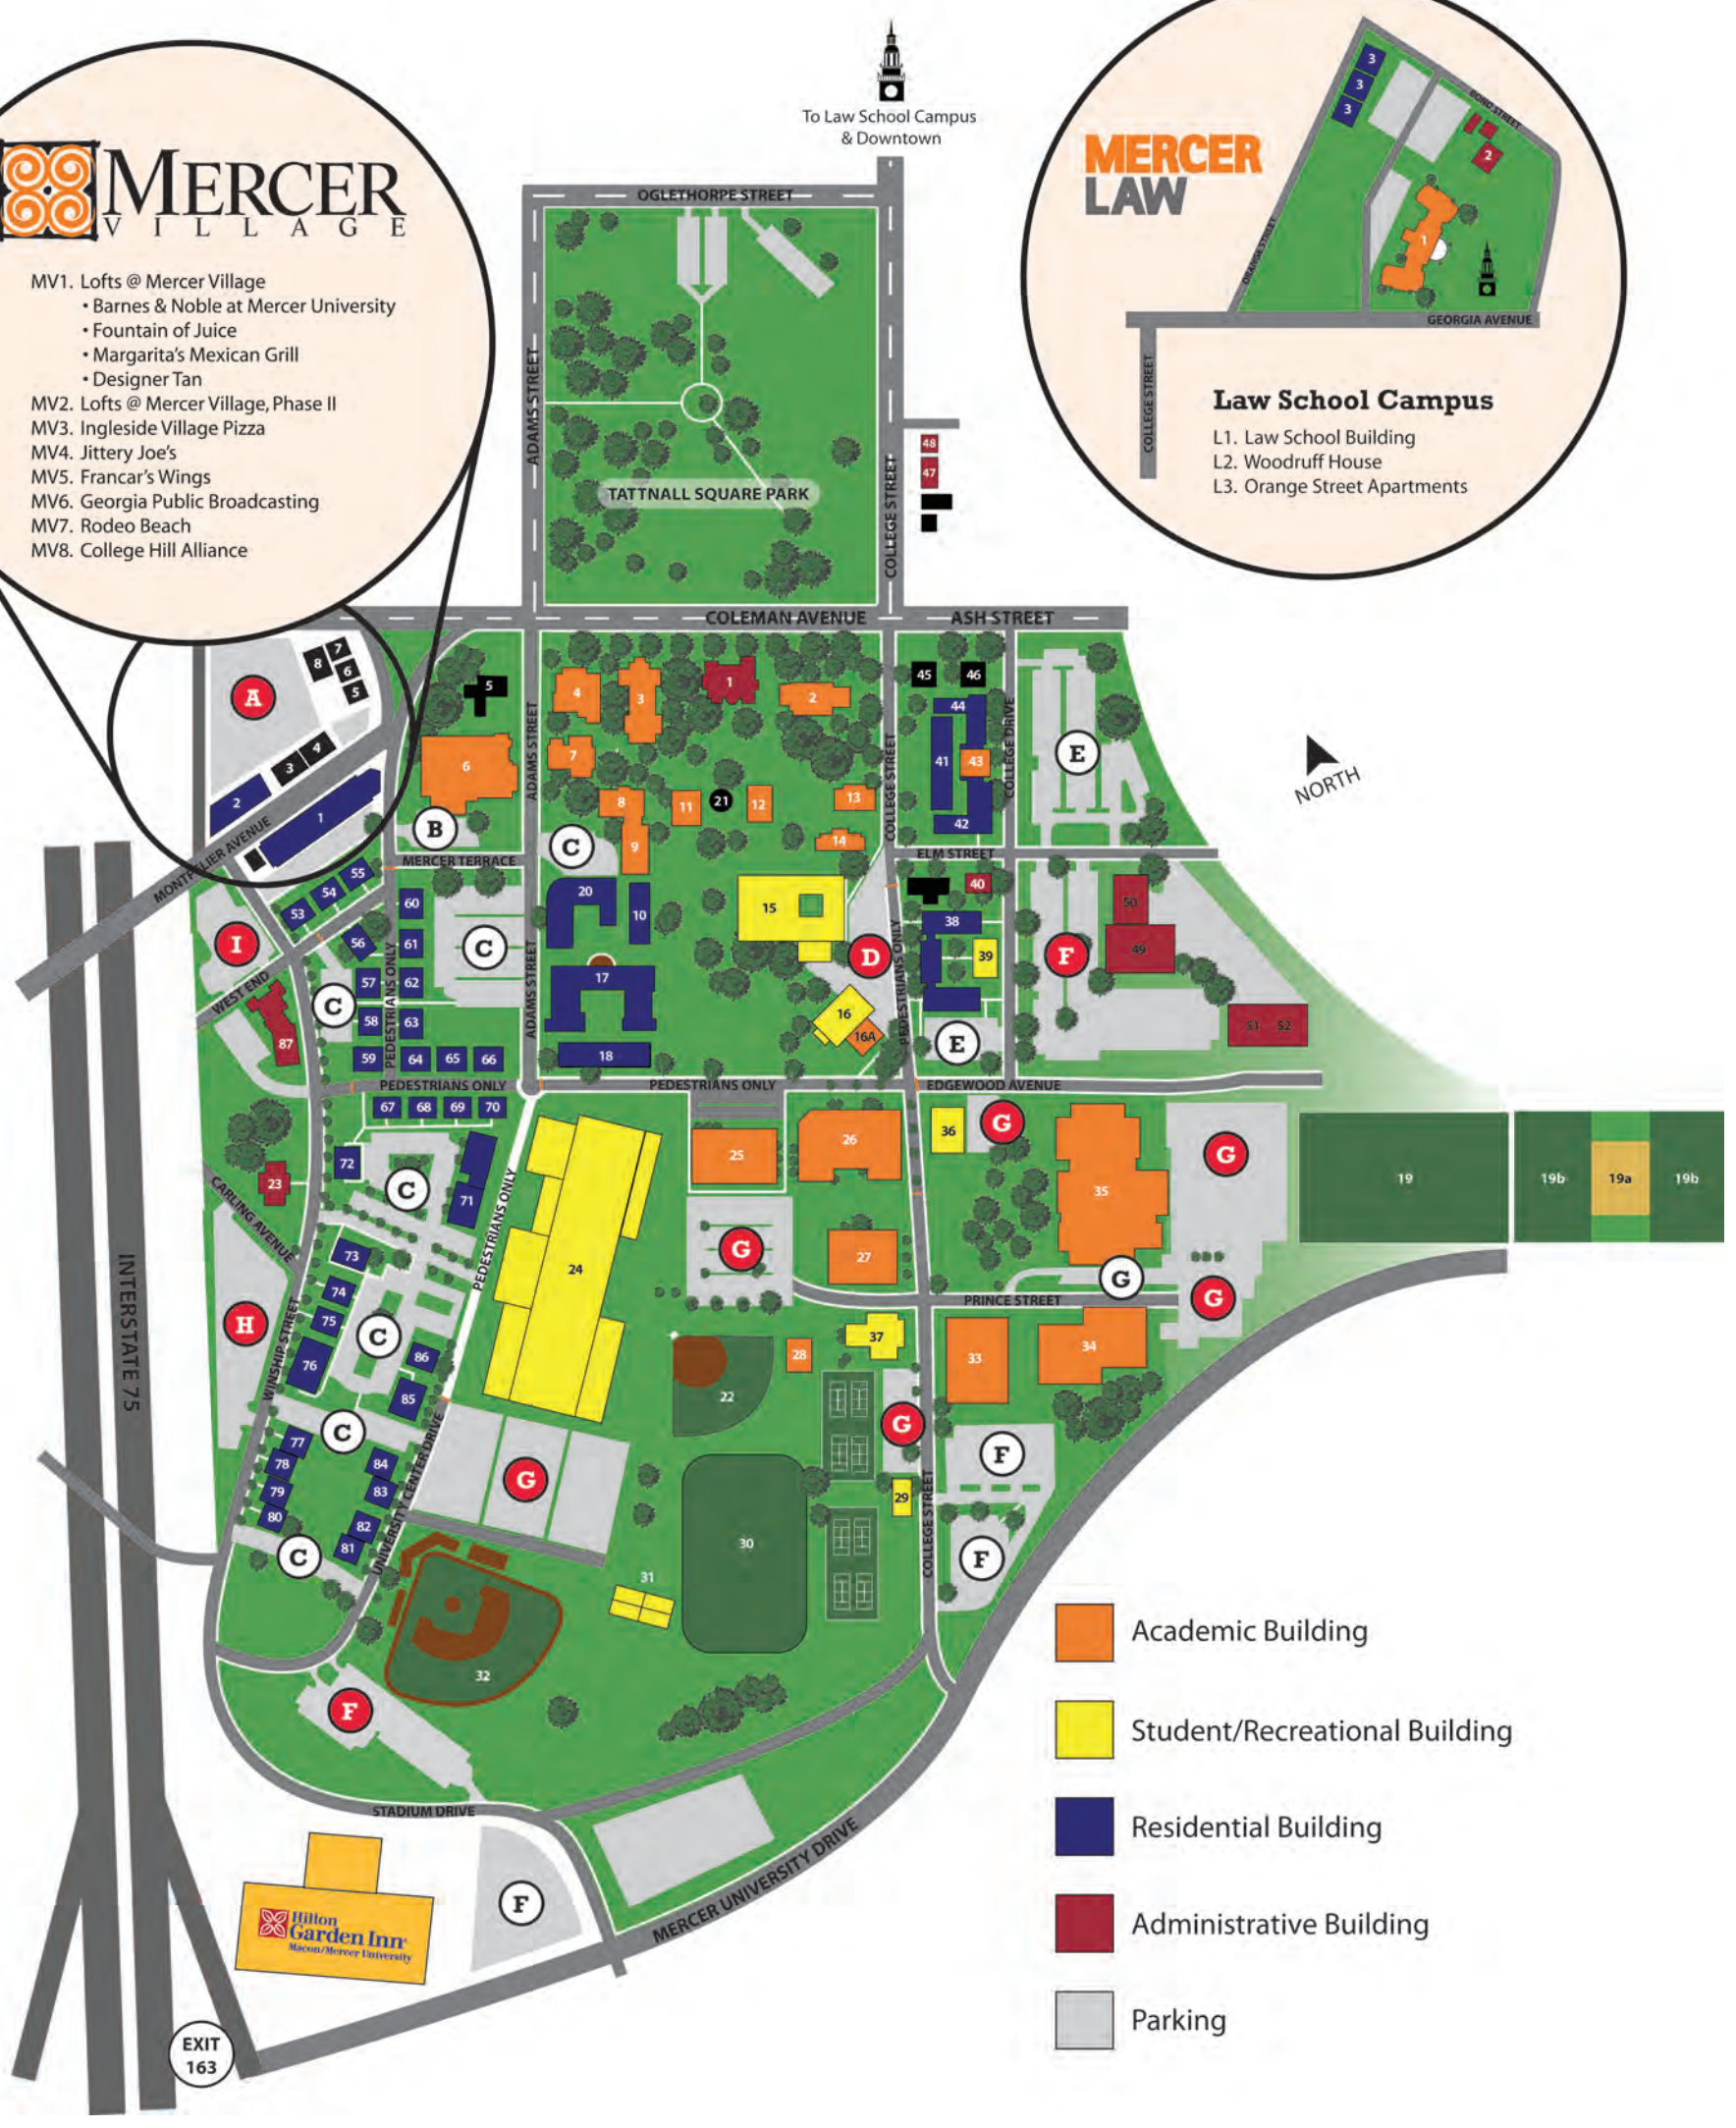

- MV1. Lofts @ Mercer Village
  - Barnes & Noble at Mercer University
  - Fountain of Juice
  - Margarita's Mexican Grill
  - Designer Tan
- MV2. Lofts @ Mercer Village, Phase II
- MV3. Ingleside Village Pizza
- MV4. Jittery Joe's
- MV5. Francar's Wings
- MV6. Georgia Public Broadcasting
- MV7. Rodeo Beach
- MV8. College Hill Alliance

### Law School Campus

- L1. Law School Building
- L2. Woodruff House
- L3. Orange Street Apartments

## Parking Lots

(Lots designated with a red circle have changed since last year.)

- A. Yellow Decals, Mercer Village Employees and Customers Only
- B. Green Decals and Purple Decals Only
- C. Red Decals Only
- D. Purple Decals, Visitors and 30 Minute Parking Only
- E. Blue Decals Only
- F. Open To All Decals At All Times
- G. Green and Purple Decals Only
- H. Red, Purple and Green Decals Only
- I. Yellow Decals Only

\* Yellow decals are enforced 24/7